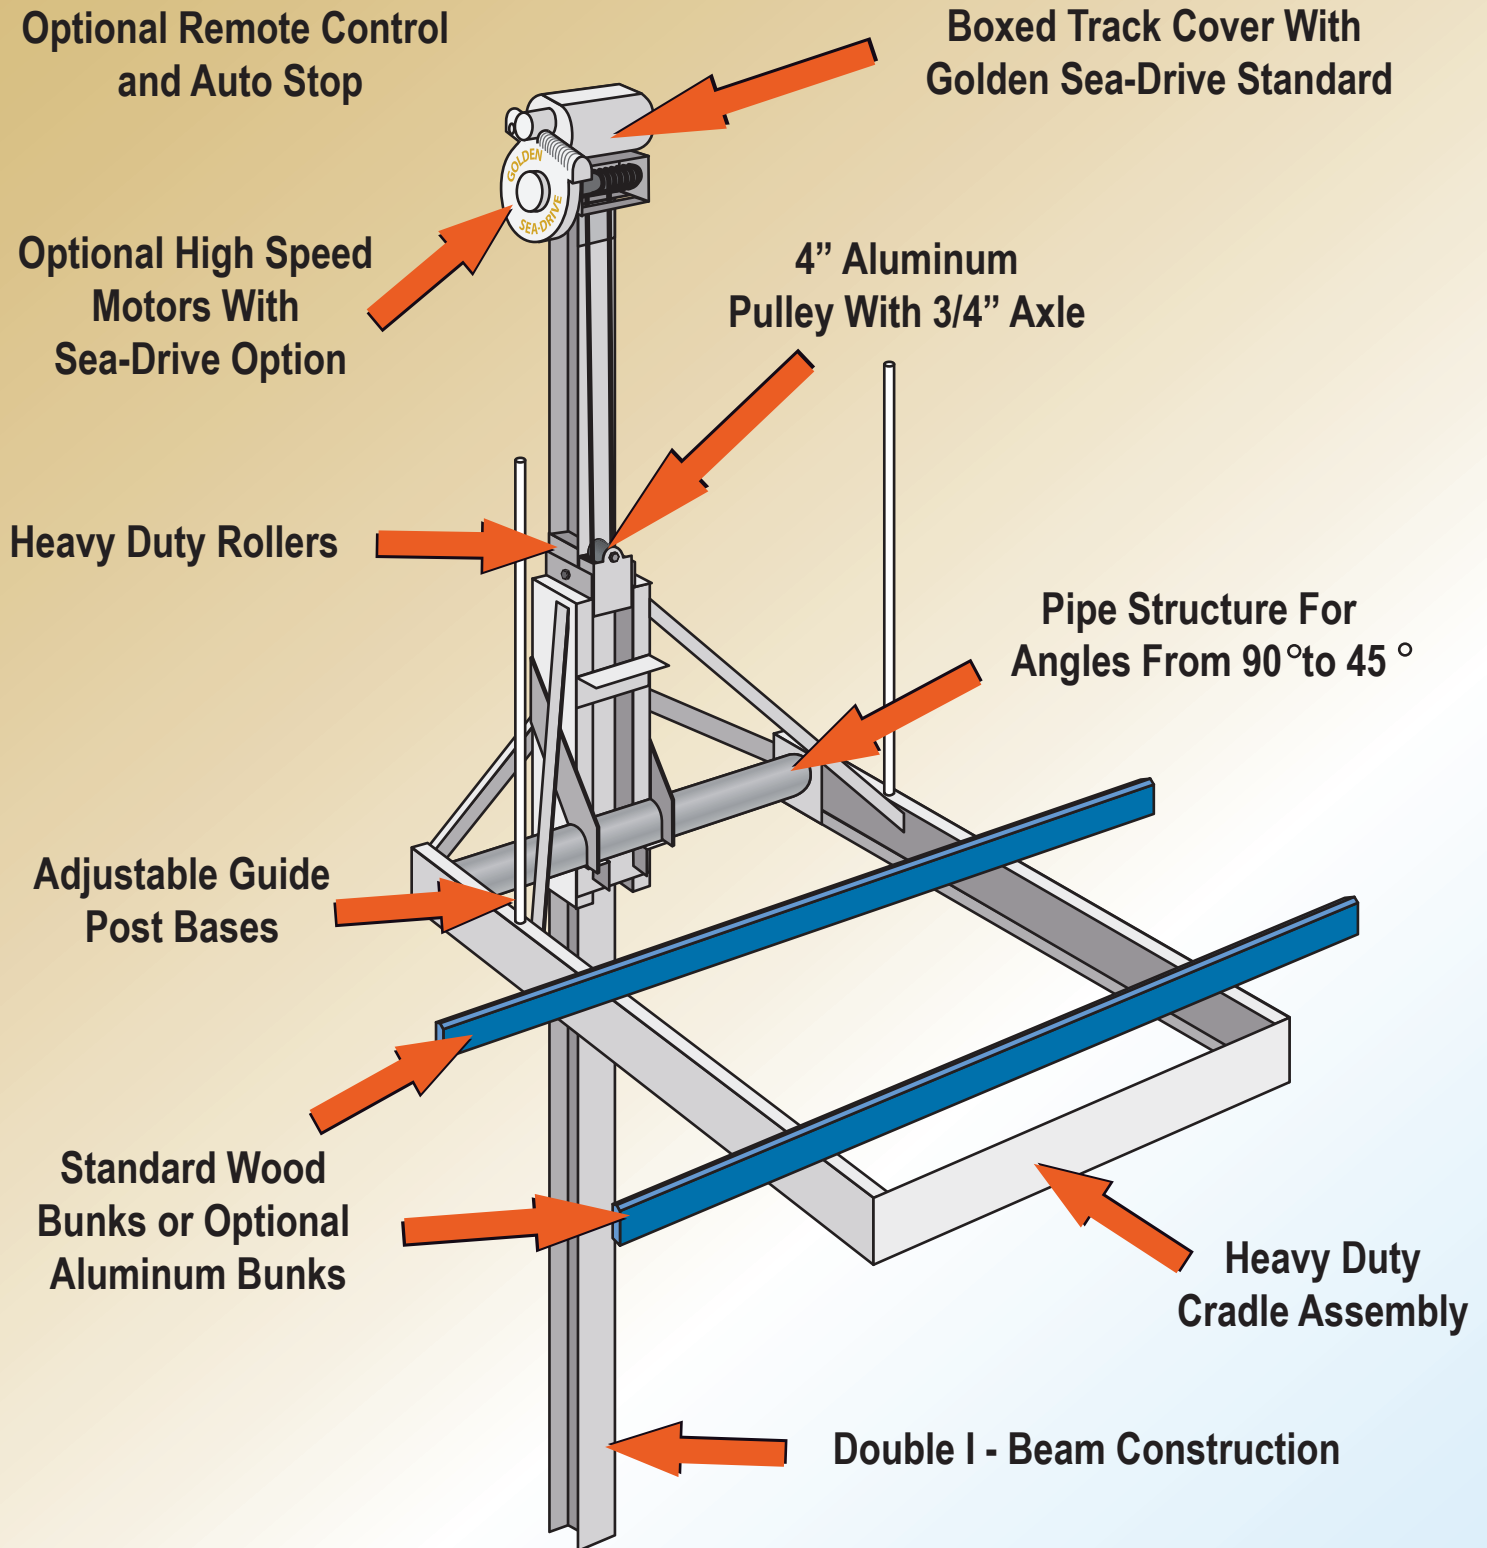

# GOLDEN 3K SINGLE TRACK ELEVATOR

- All of our installers inspect the lift and ground for stray electric current and correct issues before the electrolysis damages the in water parts.
- Elevators come supplied with zinc anodes to help prevent electrolysis of the I-beam track.
- We offer many support options for different boat styles and hull shapes.
- All of our assemblies are built for commercial or private use.
- Boxed track cover comes standard with Golden Sea-Drive®.
- All lifts are covered by Products Liability Insurance.
- Standard wood bunks or optional aluminum bunks.
- Optional high speed motor with Sea-Drive® option.
- Pipe structure for angles from 90 to 45 degrees.
- Optional remote control and auto stop.
- 4" Aluminum pulley with 3/4" axle.
- Adjustable guide pole bases.
- Heavy duty cradle assembly.
- Double I-Beam construction.
- All lifts are CE approved.
- Heavy duty rollers.

# HEAVY DUTY 3000# CAPACITY SINGLE TRACK BOAT LIFT

To learn more about our products. Call our team of experts or visit us on the web at [www.goldenboatlifts.com](http://www.goldenboatlifts.com)

Golden Manufacturing, Inc.  
17611 East Street. North Fort Myers, FL. 33917